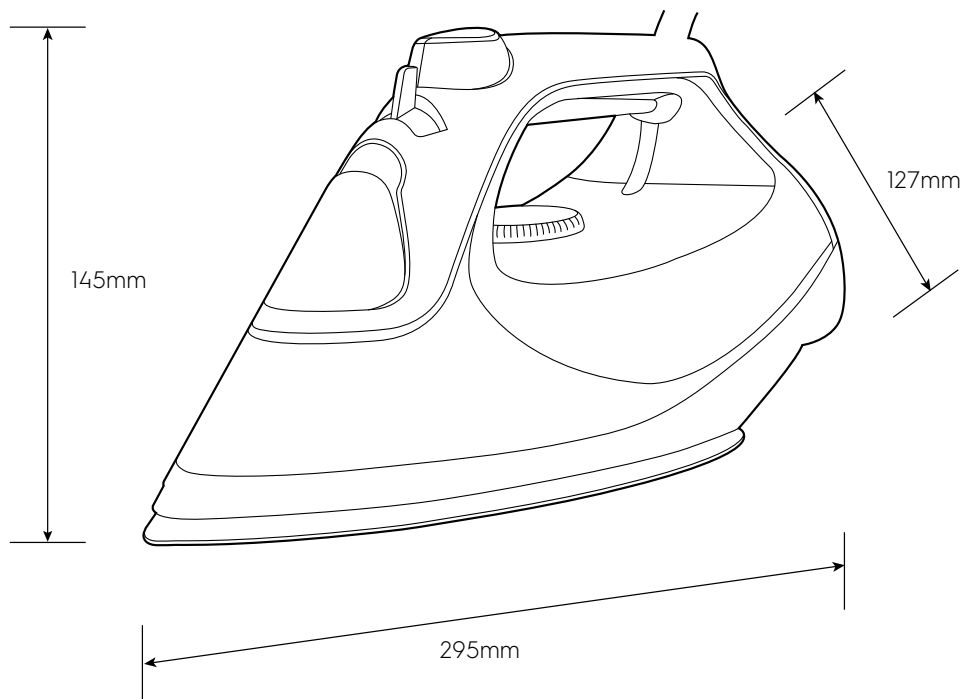

Dimension Guide

Steam Iron

Model:
E6SI3-62MN

Dimensions			
	width	height	depth
Product (mm)	295	145	127

Please note! Dimensions to be used as a guide only. All customers MUST refer to the user manual supplied with the product for detailed installation instructions.