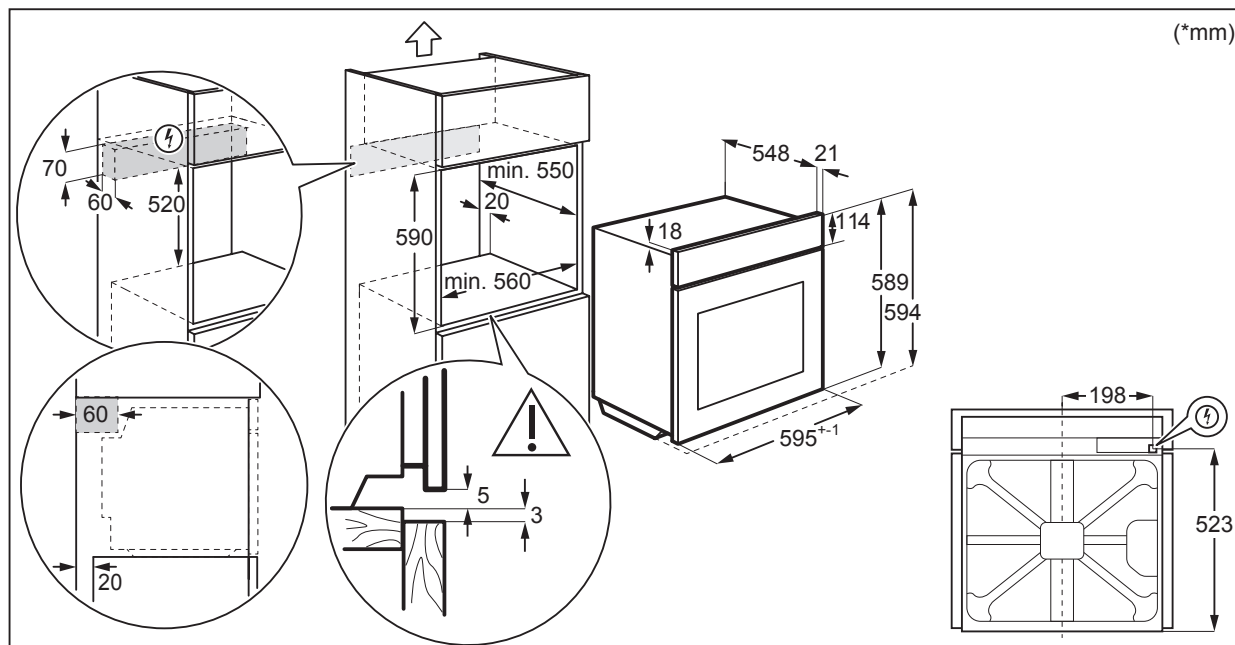

Dimension Guide

Built-in Oven

Model:
KOBAS31X

Wall Mount

Underbench

Please note! Dimensions to be used as a guide only. All customers MUST refer to the user manual supplied with the product for detailed installation instructions.
KOBAS31X_Dim_Apr21