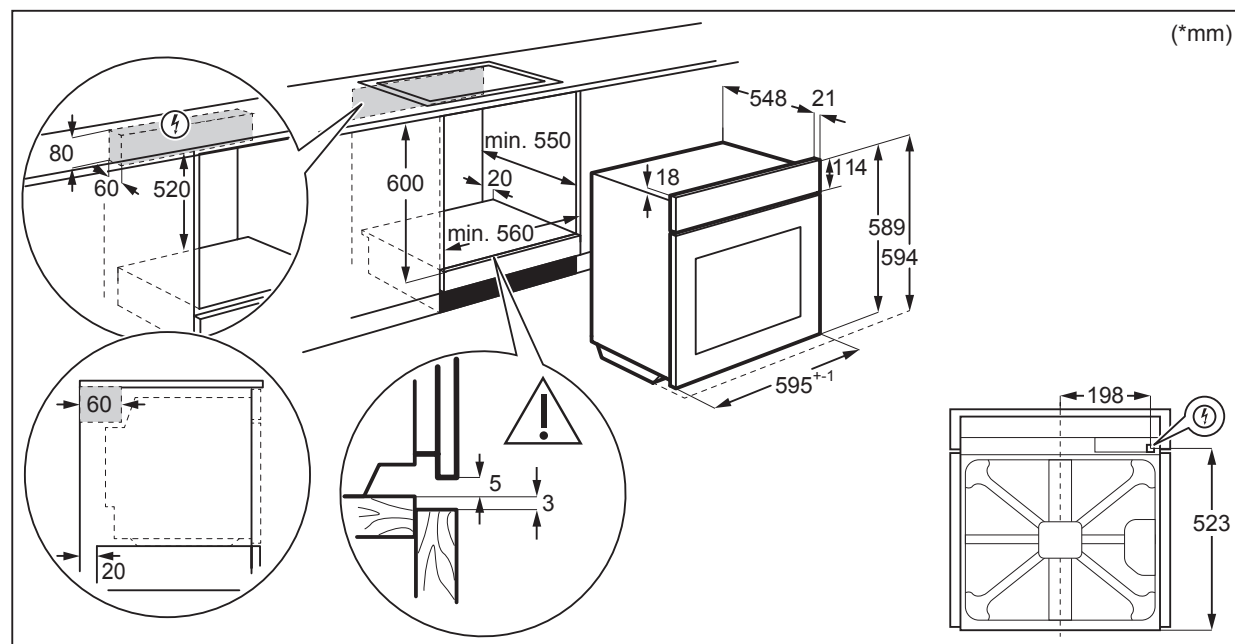

Dimension Guide

Built-in Oven

Model:
KOBAS31X

Wall Mount

Underbench

Please note! Dimensions to be used as a guide only. All customers MUST refer to the user manual supplied with the product for detailed installation instructions.
KOBAS31X_Dim_Apr21