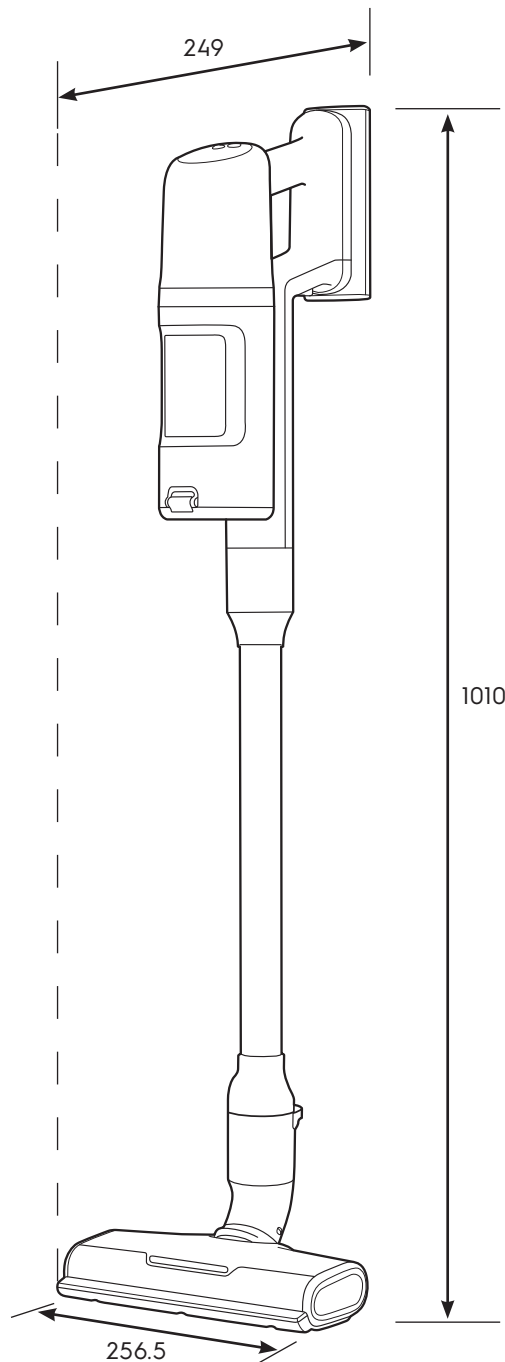

# Dimension Guide

### Dimensions

	width	height	depth
Product (mm)	256.5	1010	249

**Please note!** Dimensions to be used as a guide only. All customers MUST refer to the user manual supplied with the product for detailed installation instructions.