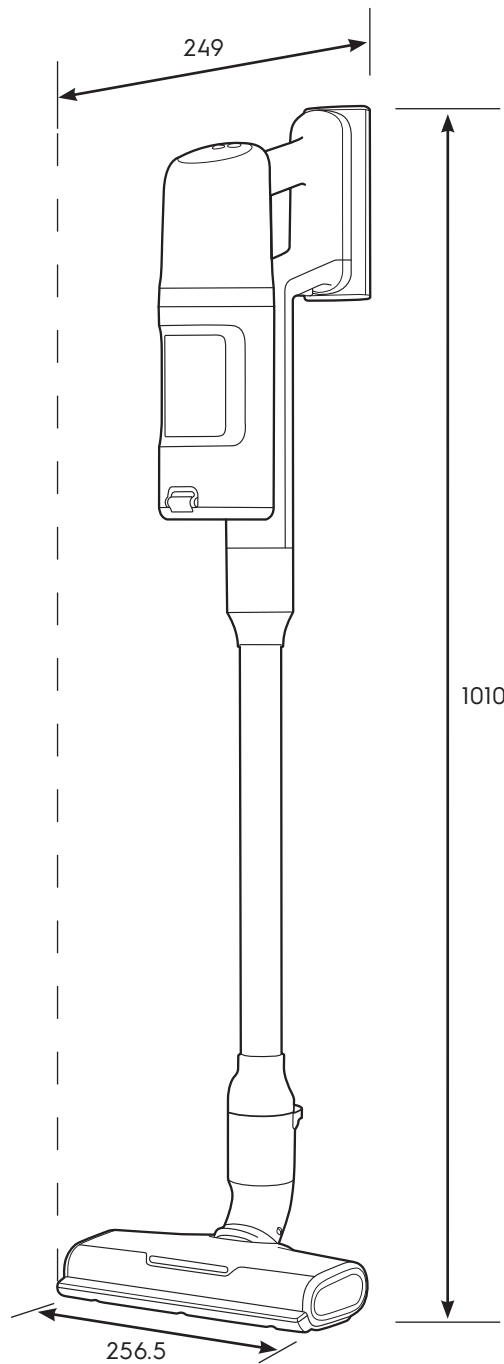

# Dimension Guide

### Dimensions

	width	height	depth
Product (mm)	256.5	1010	249

**Please note!** Dimensions to be used as a guide only. All customers MUST refer to the user manual supplied with the product for detailed installation instructions.