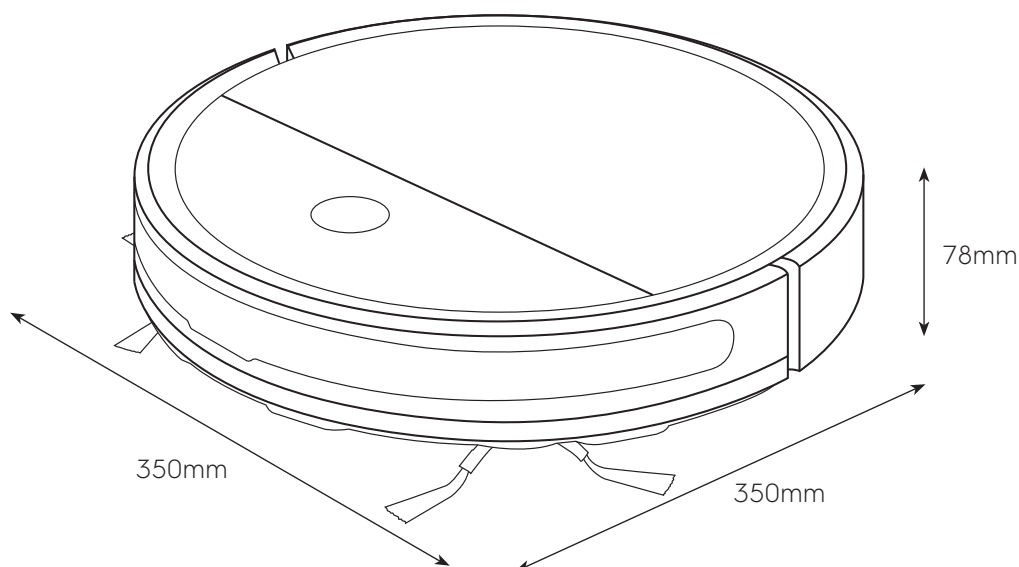

# Dimension Guide

## Robot vacuum cleaner

**Model:**  
EFR31223

Dimensions			
	width	height	depth
Product (mm)	350	78	350

**Please note!** Dimensions to be used as a guide only. All customers MUST refer to the user manual supplied with the product for detailed installation instructions.