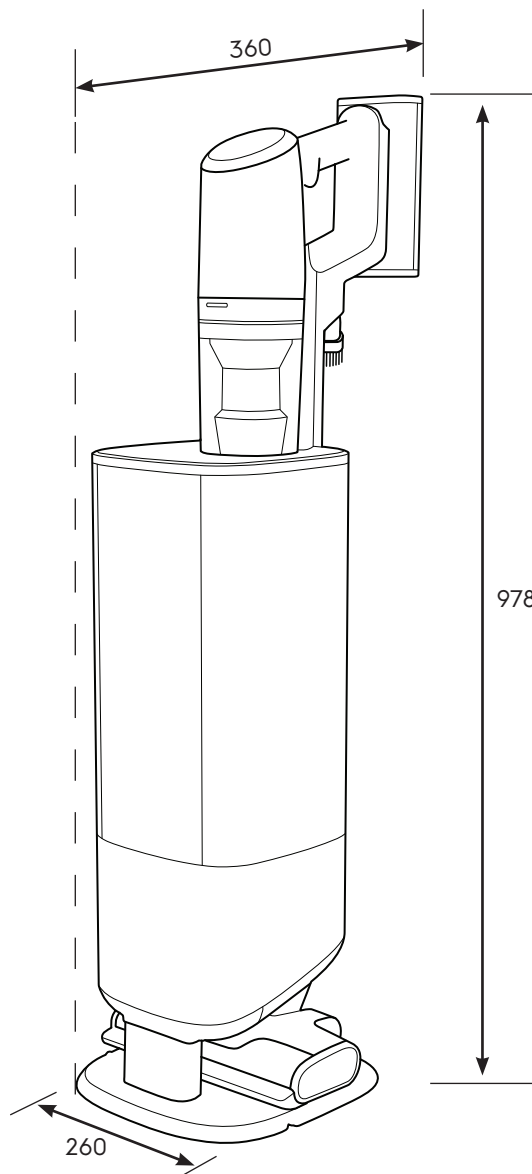

Dimension Guide

Cordless cleaner

Model:
EFP81824S

Dimensions

	width	height	depth
Product (mm)	260	978	360

Please note! Dimensions to be used as a guide only. All customers MUST refer to the user manual supplied with the product for detailed installation instructions.